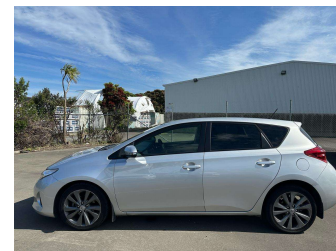

2014 Toyota Corolla LEVIN SX 1.8P(NZ New)

Purchase Price **\$13,980**
Includes GST
Excludes on-road costs of \$695

Finance may be available on this vehicle. Ask one of our friendly staff for more information.

Body Style
5 door, Hatchback

Odometer
112,266 km

Engine
1798 cc, Internal Combustion

Fuel Type
Petrol

Transmission
Automatic, Front Wheel

Wheels
15", Factory Alloys

VIN
JTJNKU3JE10J054843

Interior
Brown and Wine Red, Plastic

Safety

Based on 2024 VSRR rating

Reg No.
HEZ970

Ext Colour
Grey

History
NZ New, 3 owners

Seats
5 seats, Fabric

CO2 Emissions
★★★★☆
169 grams/km

Energy Economy
★★★★☆☆
Annual fuel cost of \$2,860
7.3L per 100km