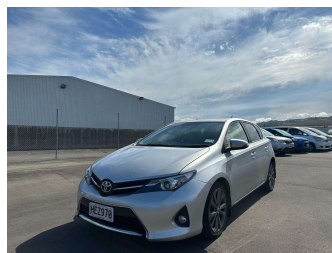

2014 Toyota Corolla LEVIN SX 1.8P(NZ New)

Purchase Price **\$13,980**
Includes GST
Excludes on-road costs of \$695

Finance may be available on this vehicle. Ask one of our friendly staff for more information.

Body Style
5 door, Hatchback

Odometer
112,266 km

Engine
1798 cc, Internal Combustion

Fuel Type
Petrol

Transmission
Automatic, Front Wheel

Wheels
15", Factory Alloys

VIN
JTJNKU3JE10J054843

Interior
Brown and Wine Red, Plastic