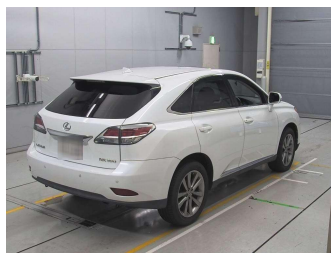

2013 Lexus RX RX350 VERSION L

Purchase Price **POA**
Includes GST, Registration & Licensing

Finance may be available on this vehicle. Ask one of our friendly staff for more information.

Gain peace of mind with Mechanical Breakdown Insurance. **Ask us how.**

Top features
None Listed

Body Style
-

Odometer
82,000 km

Engine
3500 cc

Fuel Type
Petrol

Transmission
CVT

Wheels
-

VIN
-

Interior
-

Safety
-

Reg No.
-

Ext Colour
Pearl

History
Ex-Overseas

Seats
-

CO2 Emissions
-

Energy Economy
-

Stock ID: 23456

AJ Motors West City | Phone 0800 566 789 | Email westcity@ajmotors.co.nz
437-441 Great North Road, Henderson, Auckland 0610, New Zealand
www.ajmotors.co.nz