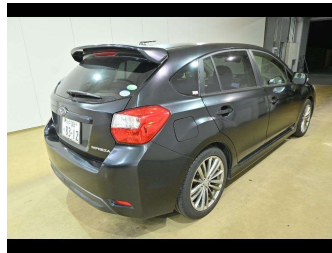

2012 Subaru Impreza SPORT 4WD 2.0I-S EYESIGHT

Purchase Price **POA**
Includes GST, Registration & Licensing

Finance may be available on this vehicle. Ask one of our friendly staff for more information.

Gain peace of mind with Mechanical Breakdown Insurance. **Ask us how.**

Top features
None Listed

Body Style

-

Reg No.

-

Odometer

112,830 km

Ext Colour

Black

Engine

2000 cc

History

Ex-Overseas

Fuel Type

Petrol

Seats