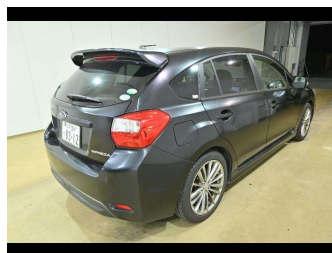

2012 Subaru Impreza SPORT 4WD 2.0I-S EYESIGHT

Purchase Price **POA**
Includes GST, Registration & Licensing

Finance may be available on this vehicle. Ask one of our friendly staff for more information.

Gain peace of mind with Mechanical Breakdown Insurance. **Ask us how.**

Top features
None Listed

Body Style
-

Odometer
112,830 km

Engine
2000 cc

Fuel Type
Petrol

Transmission
Paddle Shift

Wheels
-

VIN
-

Interior
-

Safety
-

Reg No.
-

Ext Colour
Black

History
Ex-Overseas

Seats
-

CO2 Emissions
-

Energy Economy
-