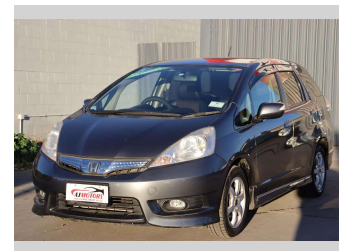

# 2012 Honda Fit SHUTTLE

**Purchase Price** **\$10,980**

Includes GST  
Excludes on-road costs of \$695

Finance may be available on this vehicle. Ask one of our friendly staff for more information.

Gain peace of mind with Mechanical Breakdown Insurance. **Ask us how.**

Body Style  
**4 door, Station Wagon**

Odometer  
**78,400 km**

Engine  
**1339 cc, Internal Combustion**

Fuel Type  
**Petrol**

Transmission  
**Automatic**

Wheels  
**15", Custom Alloys**

VIN  
**7AT08G2YX23044654**

Interior  
**Black, Plastic**

Safety

Based on 2023 VSRR rating

Reg No.  
-

Ext Colour  
**Silver**

History  
**Ex-Overseas**

Seats  
**5 seats, Cloth**

CO2 Emissions  
**★★★★☆**  
**114 grams/km**