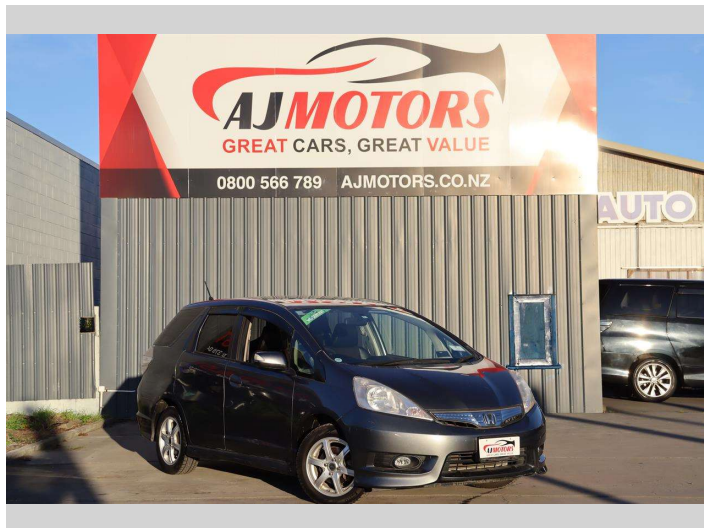

# 2012 Honda Fit SHUTTLE

**Purchase Price** **\$10,980**

Includes GST  
Excludes on-road costs of \$695

Finance may be available on this vehicle. Ask one of our friendly staff for more information.

Gain peace of mind with Mechanical Breakdown Insurance. **Ask us how.**

Body Style  
**4 door, Station Wagon**

Odometer  
**78,400 km**

Engine  
**1339 cc, Internal Combustion**

Fuel Type  
**Petrol**

Transmission  
**Automatic**

Wheels  
**15", Custom Alloys**

VIN  
**7AT08G2YX23044654**