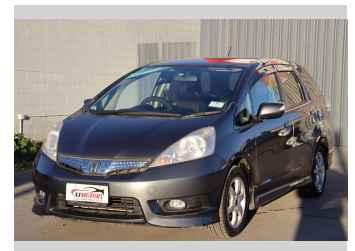

2012 Honda Fit SHUTTLE

Purchase Price **\$9,988**

Includes GST
Excludes on-road costs of \$695

Finance may be available on this vehicle. Ask one of our friendly staff for more information.

Gain peace of mind with Mechanical Breakdown Insurance. **Ask us how.**

Body Style
4 door, Station Wagon

Odometer
78,400 km

Engine
1339 cc, Internal Combustion

Fuel Type
Petrol

Transmission
Automatic

Wheels
15", Custom Alloys

VIN
7AT08G2YX23044654

Interior
Black, Plastic

Safety

Based on 2023 VSRR rating

Reg No.
-

Ext Colour
Silver

History
Ex-Overseas

Seats
5 seats, Cloth

CO2 Emissions
★★★★☆
114 grams/km

Energy Economy
★★★★☆☆