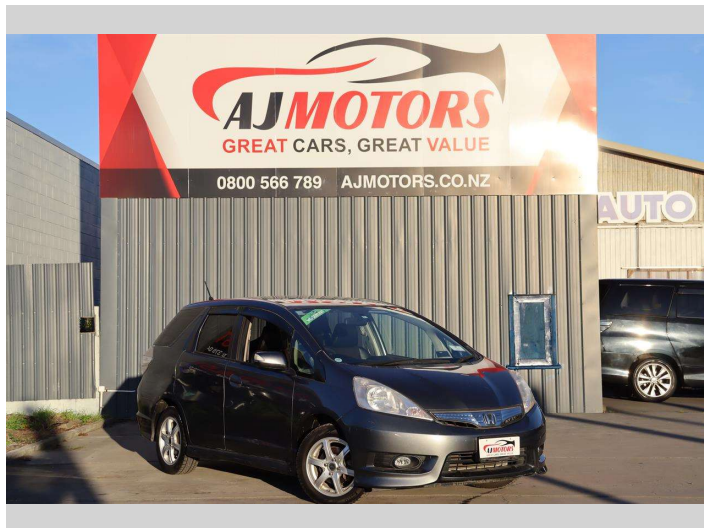

2012 Honda Fit SHUTTLE

Purchase Price **\$9,988**

Includes GST
Excludes on-road costs of \$695

Finance may be available on this vehicle. Ask one of our friendly staff for more information.

Gain peace of mind with Mechanical Breakdown Insurance. **Ask us how.**

Body Style
4 door, Station Wagon

Odometer
78,400 km

Engine
1339 cc, Internal Combustion

Fuel Type
Petrol

Transmission
Automatic

Wheels
15", Custom Alloys

VIN
7AT08G2YX23044654

Interior
Black, Plastic