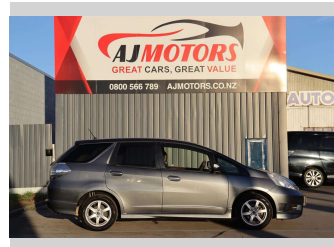

2012 Honda Fit SHUTTLE

Purchase Price **\$9,988**

Includes GST
Excludes on-road costs of \$695

Finance may be available on this vehicle. Ask one of our friendly staff for more information.

Gain peace of mind with Mechanical Breakdown Insurance. **Ask us how.**

Body Style
4 door, Station Wagon

Odometer
78,400 km

Engine
1339 cc, Internal Combustion

Fuel Type
Petrol

Transmission
Automatic

Wheels
15", Custom Alloys

VIN
7AT08G2YX23044654

Interior
Black, Plastic