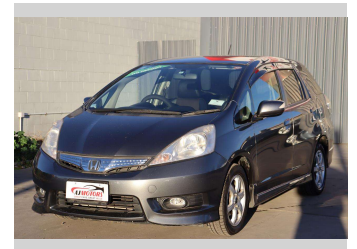

2012 Honda Fit SHUTTLE

Purchase Price **\$8,987**

Includes GST
Excludes on-road costs of \$695

Finance may be available on this vehicle. Ask one of our friendly staff for more information.

Gain peace of mind with Mechanical Breakdown Insurance. **Ask us how.**

Body Style
4 door, Station Wagon

Odometer
78,400 km

Engine
1339 cc, Internal Combustion

Fuel Type
Petrol

Transmission
Automatic

Wheels
15", Custom Alloys

VIN
7AT08G2YX23044654

Interior
Black, Plastic

Safety

Based on 2024 VSRR rating

Reg No.
-

Ext Colour
Silver

History
Ex-Overseas

Seats
5 seats, Cloth

CO2 Emissions
★★★★☆
114 grams/km

Energy Economy
★★★★☆☆