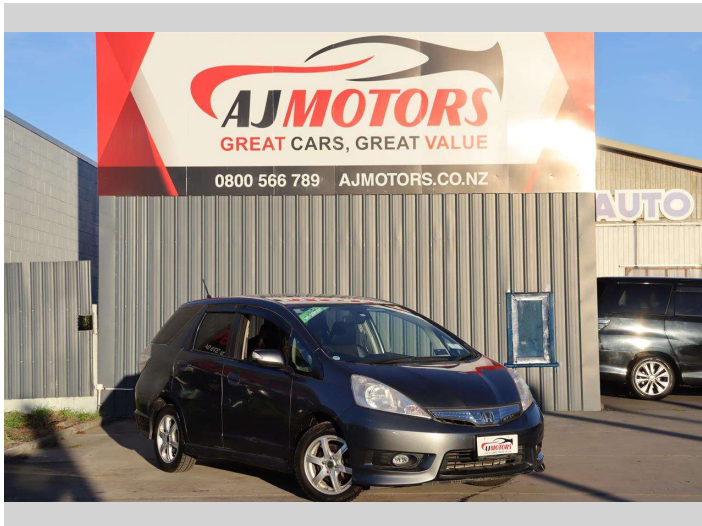

2012 Honda Fit SHUTTLE

Purchase Price **\$8,987**

Includes GST
Excludes on-road costs of \$695

Finance may be available on this vehicle. Ask one of our friendly staff for more information.

Gain peace of mind with Mechanical Breakdown Insurance. **Ask us how.**

Body Style
4 door, Station Wagon

Odometer
78,400 km

Engine
1339 cc, Internal Combustion

Fuel Type
Petrol

Transmission
Automatic

Wheels
15", Custom Alloys

VIN
7AT08G2YX23044654

Interior
Black, Plastic