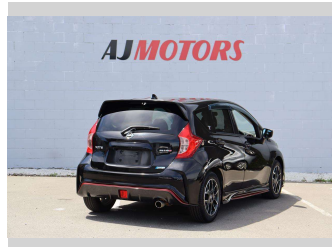

2016 Nissan Note NISMO

Purchase Price **\$14,980**
Includes GST
 Excludes on-road costs of \$695

Finance may be available on this vehicle. Ask one of our friendly staff for more information.

Gain peace of mind with Mechanical Breakdown Insurance. **Ask us how.**

Body Style
4 door, Hatchback

Odometer
119,300 km

Engine
1200 cc, Internal Combustion

Fuel Type
Petrol

Transmission
Automatic, 2WD

Wheels
16", Factory Alloys

VIN
7AT0DH79X25468386

Interior
Black

Safety

 Based on 2024 VSRR rating

Reg No.
 -

Ext Colour
Black

History
Ex-Overseas

Seats
5 seats

CO2 Emissions
 ★★★★★☆
119 grams/km

Energy Economy
 ★★★★★☆☆
**Annual fuel cost of \$2,000
 5.1L per 100km**