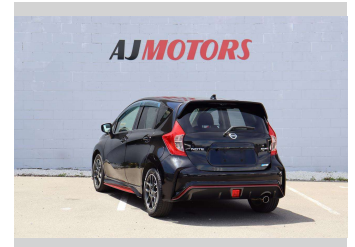

2016 Nissan Note NISMO

Purchase Price **\$14,980**
Includes GST
 Excludes on-road costs of \$695

Finance may be available on this vehicle. Ask one of our friendly staff for more information.

Gain peace of mind with Mechanical Breakdown Insurance. **Ask us how.**

Body Style
4 door, Hatchback

Odometer
119,300 km

Engine
1200 cc, Internal Combustion

Fuel Type
Petrol

Transmission
Automatic, 2WD

Wheels
16", Factory Alloys

VIN
7AT0DH79X25468386

Interior
Black

Safety

 Based on 2024 VSRR rating

Reg No.
 -

Ext Colour
Black

History
Ex-Overseas

Seats
5 seats

CO2 Emissions
 ★★★★★☆
119 grams/km

Energy Economy
 ★★★★★☆☆
**Annual fuel cost of \$2,000
 5.1L per 100km**