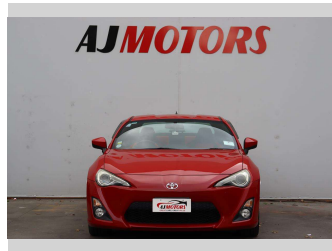

2012 Toyota 86 GT

Purchase Price **\$20,988**

Includes GST
Excludes on-road costs of \$695

Finance may be available on this vehicle. Ask one of our friendly staff for more information.

Gain peace of mind with Mechanical Breakdown Insurance. **Ask us how.**

Body Style
2 door, Coupe

Odometer
57,800 km

Engine
2000 cc, Internal Combustion

Fuel Type
Petrol

Transmission
Automatic, Rear Wheel

Wheels
17", Factory Alloys

VIN
7AT0H65RX24002989

Interior
Black, Plastic