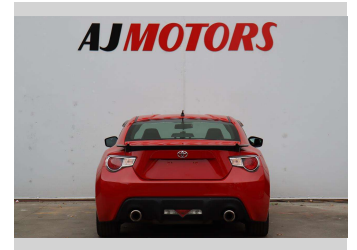

2012 Toyota 86 GT

Purchase Price **\$20,988**

Includes GST
Excludes on-road costs of \$695

Finance may be available on this vehicle. Ask one of our friendly staff for more information.

Gain peace of mind with Mechanical Breakdown Insurance. **Ask us how.**

Body Style
2 door, Coupe

Odometer
57,800 km

Engine
2000 cc, Internal Combustion

Fuel Type
Petrol

Transmission
Automatic, Rear Wheel

Wheels
17", Factory Alloys

VIN
7AT0H65RX24002989

Interior
Black, Plastic