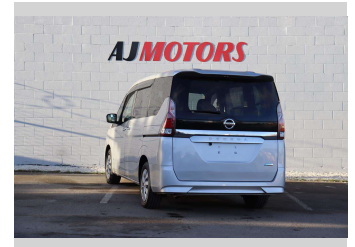

# 2016 Nissan Serena Facelift 20G Hybrid

**Purchase Price** **\$14,987**

Includes GST  
Excludes on-road costs of \$695

Finance may be available on this vehicle. Ask one of our friendly staff for more information.

Body Style  
**4 door, Van**

Odometer  
**111,100 km**

Engine  
**2000 cc, Hybrid**

Fuel Type  
**Hybrid**

Transmission  
**Automatic, Front Wheel**

Wheels  
**15", Hubcap**

VIN  
**7AT0DH3FX24007954**

Interior  
**Black, Plastic**