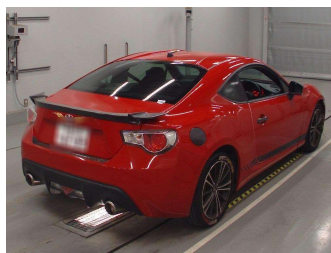

2013 Toyota 86

Purchase Price **POA**
Includes GST, Registration & Licensing

Finance may be available on this vehicle. Ask one of our friendly staff for more information.

Gain peace of mind with Mechanical Breakdown Insurance. **Ask us how.**

Top features
None Listed

Body Style
-

Odometer
80,832 km

Engine
2000 cc

Fuel Type
Petrol

Transmission
CVT

Wheels
-

VIN
-

Interior
-

Safety
-

Reg No.
-

Ext Colour
Red

History
Ex-Overseas

Seats
-

CO2 Emissions
-

Energy Economy
-