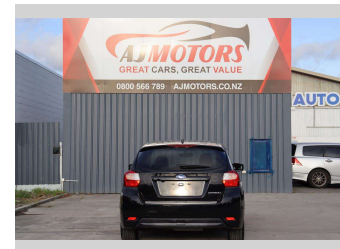

2015 Subaru Impreza Sport 1.6L Push Start

Purchase Price **\$12,980**

Includes GST
Excludes on-road costs of \$695

Finance may be available on this vehicle. Ask one of our friendly staff for more information.