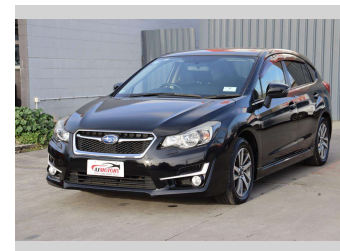

2015 Subaru Impreza Sport 1.6L Push Start

Purchase Price **\$12,980**

Includes GST
Excludes on-road costs of \$695

Finance may be available on this vehicle. Ask one of our friendly staff for more information.

Body Style
4 door, Hatchback

Odometer
90,500 km

Engine
1600 cc, Internal Combustion

Fuel Type
Petrol

Transmission
Automatic, 2WD

Wheels
16", Factory Alloys

VIN
7AT0GF09X24025903

Interior
Black, Plastic