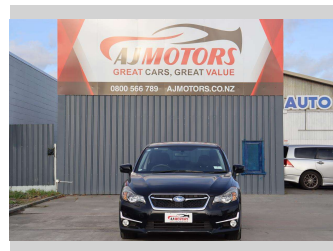

2015 Subaru Impreza Sport 1.6L Push Start

Purchase Price **\$12,980**

Includes GST
Excludes on-road costs of \$695

Finance may be available on this vehicle. Ask one of our friendly staff for more information.

Body Style
4 door, Hatchback

Odometer
90,500 km

Engine
1600 cc, Internal Combustion

Fuel Type
Petrol

Transmission
Automatic, 2WD

Wheels
16", Factory Alloys

VIN
7AT0GF09X24025903

Interior
Black, Plastic