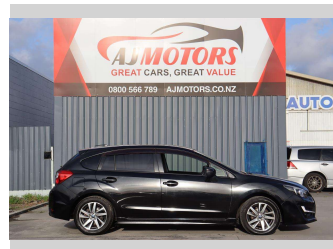

2015 Subaru Impreza Sport 1.6L Push Start

Purchase Price **\$12,980**

Includes GST
Excludes on-road costs of \$695

Finance may be available on this vehicle. Ask one of our friendly staff for more information.

Body Style
4 door, Hatchback

Odometer
90,500 km

Engine
1600 cc, Internal Combustion

Fuel Type
Petrol

Transmission
Automatic, 2WD

Wheels
16", Factory Alloys

VIN
7AT0GF09X24025903

Interior
Black, Plastic