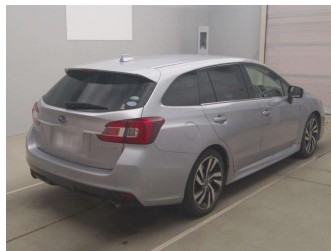

2017 Subaru Levorg

Purchase Price **POA**
Includes GST, Registration & Licensing

Finance may be available on this vehicle. Ask one of our friendly staff for more information.

Gain peace of mind with Mechanical Breakdown Insurance. **Ask us how.**

Top features

None Listed

Body Style
-

Odometer
111,212 km

Engine
2000 cc

Fuel Type
Petrol

Transmission
Paddle Shift

Wheels
-