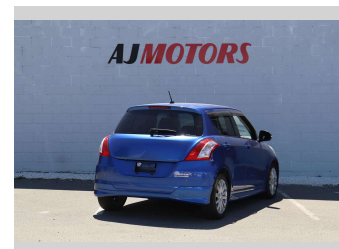

# 2011 Suzuki Swift 1.2L

**Purchase Price** **\$7,980**

Includes GST  
Excludes on-road costs of \$295

Finance may be available on this vehicle. Ask one of our friendly staff for more information.

Gain peace of mind with Mechanical Breakdown Insurance. **Ask us how.**

Body Style  
**4 door, Hatchback**

Odometer  
**136,400 km**

Engine  
**1240 cc, Internal Combustion**

Fuel Type  
**Petrol**

Transmission  
**Automatic, 2WD**

Wheels  
**16", Factory Alloys**

VIN  
**7AT0GK0CX20124562**