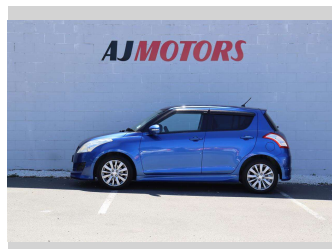

# 2011 Suzuki Swift 1.2L

**Purchase Price** **\$7,980**

Includes GST  
Excludes on-road costs of \$295

Finance may be available on this vehicle. Ask one of our friendly staff for more information.

Gain peace of mind with Mechanical Breakdown Insurance. **Ask us how.**

Body Style  
**4 door, Hatchback**

Odometer  
**136,400 km**

Engine  
**1240 cc, Internal Combustion**

Fuel Type  
**Petrol**

Transmission  
**Automatic, 2WD**

Wheels  
**16", Factory Alloys**

VIN  
**7AT0GK0CX20124562**