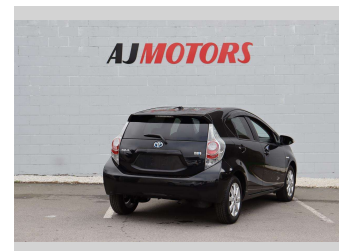

2014 Toyota Aqua S Style Push button

Purchase Price **\$10,980**

Includes GST
Excludes on-road costs of \$695

Finance may be available on this vehicle. Ask one of our friendly staff for more information.

Body Style
4 door, Hatchback

Odometer
114,400 km

Engine
1500 cc, Hybrid

Fuel Type
Hybrid

Transmission
Automatic, 2WD

Wheels
15", Factory Alloys

VIN
7AT0H65YX24252166

Interior
Black