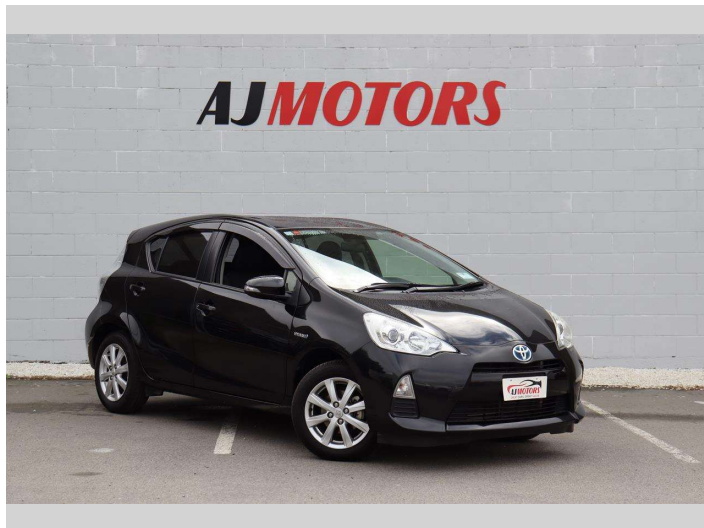

2014 Toyota Aqua S Style Push button

Purchase Price **\$10,980**

Includes GST
Excludes on-road costs of \$695

Finance may be available on this vehicle. Ask one of our friendly staff for more information.

Body Style
4 door, Hatchback

Odometer
114,400 km

Engine
1500 cc, Hybrid

Fuel Type
Hybrid

Transmission
Automatic, 2WD

Wheels
15", Factory Alloys

VIN
7AT0H65YX24252166

Interior
Black

Safety

Based on 2023 UCSR rating for 12-20 models

Reg No.

-

Ext Colour
Black

History
Ex-Overseas

Seats
5 seats

CO2 Emissions
★★★★☆
86 grams/km