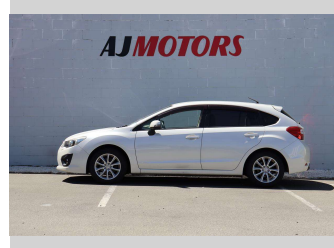

# 2014 Subaru Impreza SPORT 2.0I 4WD

**Purchase Price** **\$11,980**

Includes GST  
Excludes on-road costs of \$695

Finance may be available on this vehicle. Ask one of our friendly staff for more information.

**Body Style**  
4 door, Hatchback

**Odometer**  
95,100 km

**Engine**  
2000 cc, Internal Combustion

**Fuel Type**  
Petrol

**Transmission**  
Automatic, AWD

**Wheels**  
16", Factory Alloys

**VIN**  
7AT0GF09X24073472

**Interior**  
Black, Plastic

**Safety**

Based on 2023 UCSR rating for 12-16 models

**Reg No.**  
-

**Ext Colour**  
White

**History**  
Ex-Overseas

**Seats**  
5 seats, Cloth

**CO2 Emissions**  
★★★★☆  
168 grams/km