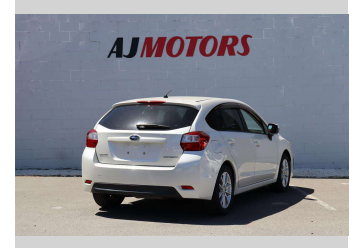

# 2014 Subaru Impreza SPORT 2.0I 4WD

**Purchase Price** **\$11,980**

Includes GST  
Excludes on-road costs of \$695

Finance may be available on this vehicle. Ask one of our friendly staff for more information.

**Body Style**  
4 door, Hatchback

**Odometer**  
95,100 km

**Engine**  
2000 cc, Internal Combustion

**Fuel Type**  
Petrol

**Transmission**  
Automatic, AWD

**Wheels**  
16", Factory Alloys

**VIN**  
7AT0GF09X24073472

**Interior**  
Black, Plastic

**Safety**

Based on 2023 UCSR rating for 12-16 models

**Reg No.**  
-

**Ext Colour**  
White

**History**  
Ex-Overseas

**Seats**  
5 seats, Cloth

**CO2 Emissions**  
★★★★☆  
168 grams/km