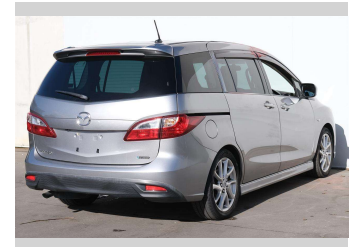

# 2012 Mazda Premacy 20S 7 Seater MINT Wagon

**Purchase Price** **\$8,980**  
Includes GST  
 Excludes on-road costs of \$695

Finance may be available on this vehicle. Ask one of our friendly staff for more information.

Body Style  
**4 door, Station Wagon**

Odometer  
**127,000 km**

Engine  
**2000 cc, Internal Combustion**

Fuel Type  
**#91 Petrol**

Transmission  
**Automatic, Front Wheel**

Wheels  
**17", Factory Alloys**