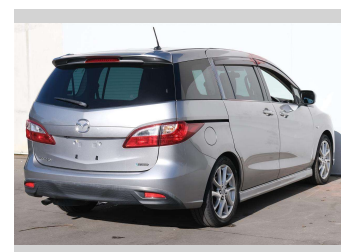

2012 Mazda Premacy 20S 7 Seater MINT Wagon

Purchase Price **\$7,487**
Includes GST
 Excludes on-road costs of \$695

Finance may be available on this vehicle. Ask one of our friendly staff for more information.

Body Style
4 door, Station Wagon

Odometer
127,000 km

Engine
2000 cc, Internal Combustion

Fuel Type
#91 Petrol

Transmission
Automatic, Front Wheel

Wheels
17", Factory Alloys

VIN
7AT0C133X23146605

Interior
Grey, Plastic