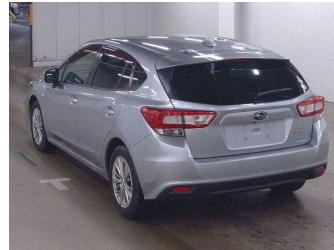

2017 Subaru Impreza SPORT 1.6I-L EYESIGHT

Purchase Price **POA**
Includes GST, Registration & Licensing

Finance may be available on this vehicle. Ask one of our friendly staff for more information.

Gain peace of mind with Mechanical Breakdown Insurance. **Ask us how.**

Top features
None Listed

Body Style
-

Odometer
55,000 km

Engine
1600 cc

Fuel Type
Petrol

Transmission
Paddle Shift

Wheels
-

VIN
-