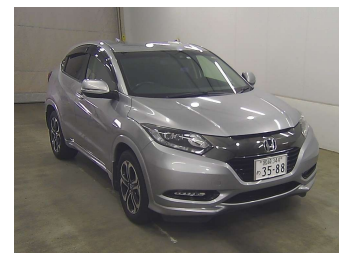

2016 Honda Vezel 4WD HYBRID Z HONDA SENSING

Purchase Price **POA**
Includes GST, Registration & Licensing

Finance may be available on this vehicle. Ask one of our friendly staff for more information.

Gain peace of mind with Mechanical Breakdown Insurance. **Ask us how.**

Top features
None Listed

Body Style

-

Odometer

105,000 km

Engine

1500 cc

Fuel Type