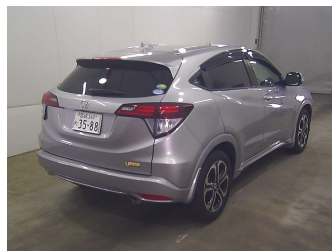

2016 Honda Vezel 4WD HYBRID Z HONDA SENSING

Purchase Price **POA**
Includes GST, Registration & Licensing

Finance may be available on this vehicle. Ask one of our friendly staff for more information.

Gain peace of mind with Mechanical Breakdown Insurance. **Ask us how.**

Top features
None Listed

Body Style

-

Odometer

105,000 km

Engine

1500 cc

Fuel Type

Hybrid

Transmission

CVT

Wheels

-

VIN

-

Interior

-

Safety

-

Reg No.

-

Ext Colour

Silver

History

Ex-Overseas

Seats

-

CO2 Emissions

-

Energy Economy

-

Stock ID: 23694

AJ Motors East Tamaki | Phone 0800 566 789 | Email easttamaki@ajmotors.co.nz
53 Springs Road, East Tamaki, Auckland 2013, New Zealand
www.ajmotors.co.nz