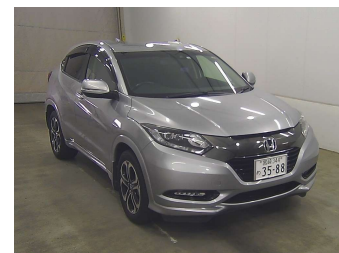

2016 Honda Vezel 4WD HYBRID Z HONDA SENSING

Purchase Price **POA**
Includes GST, Registration & Licensing

Finance may be available on this vehicle. Ask one of our friendly staff for more information.

Gain peace of mind with Mechanical Breakdown Insurance. **Ask us how.**

Top features

None Listed

Body Style
-

Odometer
105,000 km

Engine
1500 cc

Fuel Type
Hybrid

Transmission
CVT

Wheels
-