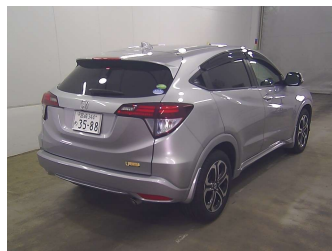

2016 Honda Vezel 4WD HYBRID Z HONDA SENSING

Purchase Price **POA**
Includes GST, Registration & Licensing

Finance may be available on this vehicle. Ask one of our friendly staff for more information.

Gain peace of mind with Mechanical Breakdown Insurance. **Ask us how.**

Top features

None Listed

Body Style
-

Odometer
105,000 km

Engine
1500 cc

Fuel Type
Hybrid

Transmission
CVT

Wheels
-