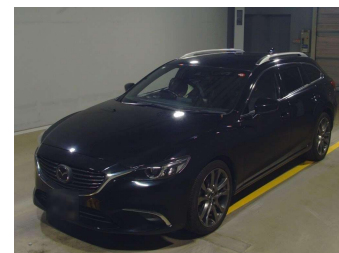

# 2016 Mazda Atenza

**Purchase Price** **POA**  
Includes GST, Registration & Licensing

Finance may be available on this vehicle. Ask one of our friendly staff for more information.

Gain peace of mind with Mechanical Breakdown Insurance. **Ask us how.**

**Top features**  
None Listed

Body Style

-

Odometer  
**57,117 km**

Engine  
**2500 cc**

Fuel Type  
**Petrol**

Transmission  
**CVT**

Wheels  
-

VIN  
-

Interior  
-

Safety  
-

Reg No.

-

Ext Colour  
**Black**

History  
**Ex-Overseas**

Seats  
-