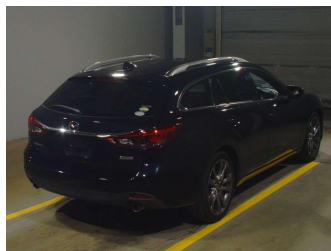

# 2016 Mazda Atenza

**Purchase Price** **POA**  
Includes GST, Registration & Licensing

Finance may be available on this vehicle. Ask one of our friendly staff for more information.

Gain peace of mind with Mechanical Breakdown Insurance. **Ask us how.**

**Top features**  
None Listed

Body Style

-

Odometer  
**57,117 km**

Engine  
**2500 cc**

Fuel Type  
**Petrol**

Transmission  
**CVT**

Wheels  
-

VIN  
-

Interior  
-

Safety  
-

Reg No.

-

Ext Colour  
**Black**

History  
**Ex-Overseas**

Seats  
-