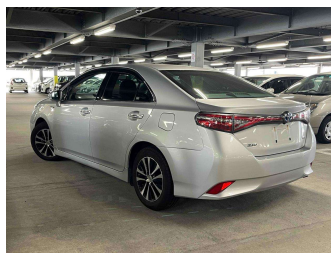

2015 Toyota Sai

Purchase Price **POA**
Includes GST, Registration & Licensing

Finance may be available on this vehicle. Ask one of our friendly staff for more information.

Gain peace of mind with Mechanical Breakdown Insurance. **Ask us how.**

Top features

None Listed

Body Style
-

Odometer
81,832 km

Engine
2400 cc

Fuel Type
Hybrid

Transmission
CVT

Wheels
-