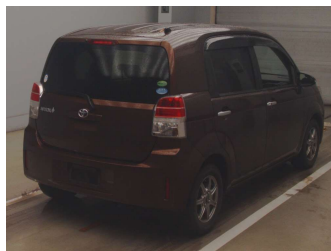

2012 Toyota Spade X

Purchase Price
Includes GST, Registration & Licensing

POA

Finance may be available on this vehicle. Ask one of our friendly staff for more information.

Gain peace of mind with Mechanical Breakdown Insurance. **Ask us how.**

Top features

None Listed

Body Style
-

Odometer
109,000 km

Engine
1500 cc

Fuel Type
Petrol

Transmission
CVT

Wheels
-