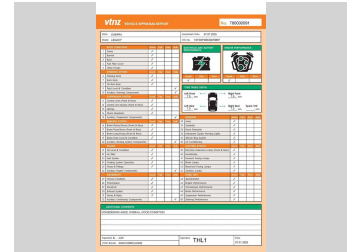

2019 Subaru Legacy B4 LIMITED

Purchase Price **POA**
Includes GST, Registration & Licensing

Finance may be available on this vehicle. Ask one of our friendly staff for more information.

Gain peace of mind with Mechanical Breakdown Insurance. **Ask us how.**

Top features
None Listed

Body Style
-

Odometer
89,000 km

Engine
2500 cc

Fuel Type
Petrol

Transmission
CVT

Wheels
-

VIN
-

Interior
-

Safety

Based on 2024 VSRR rating

Reg No.
-

Ext Colour
Silver

History
Ex-Overseas

Seats
-

CO2 Emissions
★★★★☆
177 grams/km