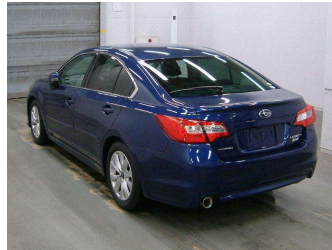

2014 Subaru Legacy B4 BASE GRADE

Purchase Price **POA**
Includes GST, Registration & Licensing

Finance may be available on this vehicle. Ask one of our friendly staff for more information.

Gain peace of mind with Mechanical Breakdown Insurance. **Ask us how.**

Top features
None Listed

Body Style

-

Odometer

75,000 km

Engine

2500 cc

Fuel Type

Petrol

Transmission

CVT

Wheels

-

VIN

-

Interior