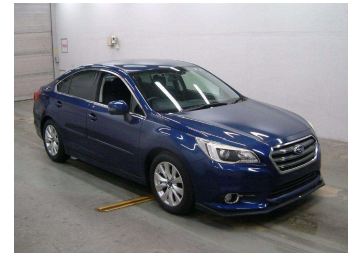

2014 Subaru Legacy B4 BASE GRADE

Purchase Price **POA**
Includes GST, Registration & Licensing

Finance may be available on this vehicle. Ask one of our friendly staff for more information.

Gain peace of mind with Mechanical Breakdown Insurance. **Ask us how.**

Top features
None Listed

Body Style

-

Odometer

75,000 km

Engine

2500 cc

Fuel Type

Petrol

Transmission

CVT

Wheels

-

VIN

-

Interior