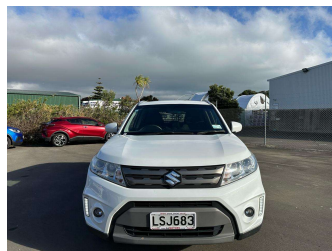

2018 Suzuki Vitara JLXFA 1.6P(NZ New)

Purchase Price **\$19,980**
Includes GST
Excludes on-road costs of \$695

Finance may be available on this vehicle. Ask one of our friendly staff for more information.

Body Style
5 door, RV/SUV

Odometer
78,288 km

Engine
1586 cc, Internal Combustion

Fuel Type
Petrol

Transmission
6-Speed Automatic, 2WD

Wheels
17", Factory Alloys

VIN
TSMLYD21S00498822

Interior
black and white, Plastic