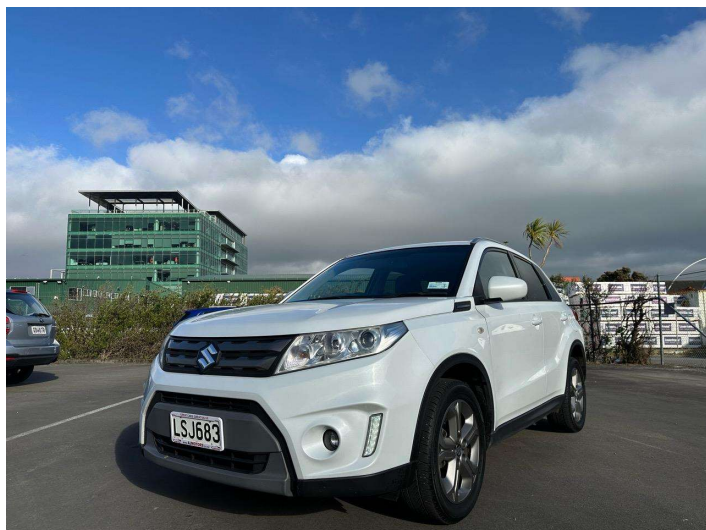

2018 Suzuki Vitara JLXFA 1.6P(NZ New)

Purchase Price **\$19,980**
Includes GST
Excludes on-road costs of \$695

Finance may be available on this vehicle. Ask one of our friendly staff for more information.

Body Style
5 door, RV/SUV

Odometer
78,288 km

Engine
1586 cc, Internal Combustion

Fuel Type
Petrol

Transmission
6-Speed Automatic, 2WD

Wheels
17", Factory Alloys

VIN
TSMLYD21S00498822

Interior
black and white, Plastic

Safety

Based on 2024 UCSR rating for 15-22 models

Reg No.
LSJ683

Ext Colour
White

History
Ex-Overseas

Seats
5 seats, Fabric

CO2 Emissions
★★★★☆
141 grams/km

Energy Economy
★★★★☆☆