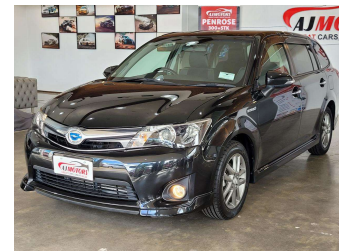

2014 Toyota COROLLA FIELDER WxB HYBRID

Purchase Price **\$15,980**

Includes GST
Excludes on-road costs of \$695

Finance may be available on this vehicle. Ask one of our friendly staff for more information.

Gain peace of mind with Mechanical Breakdown Insurance. **Ask us how.**

Top features

None Listed

Body Style
5 door, Station Wagon

Odometer
87,000 km

Engine
1500 cc

Fuel Type
Hybrid

Transmission
CVT

Wheels
-

VIN
7AT0H607X24050402

Interior
-

Safety

Based on 2024 VSRR rating

Reg No.

-

Ext Colour
Black