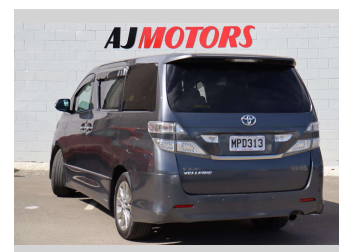

2010 Toyota Vellfire

Purchase Price **\$11,988**
Includes GST
 Excludes on-road costs of \$295

Finance may be available on this vehicle. Ask one of our friendly staff for more information.

Gain peace of mind with Mechanical Breakdown Insurance. **Ask us how.**

Body Style
4 door, Van

Odometer
152,000 km

Engine
2362 cc, Internal Combustion

Fuel Type
Petrol

Transmission
automatic, Front Wheel

Wheels
18", Factory Alloys

VIN
7AT0H65MX19139616

Interior
Black and Brown, Plastic