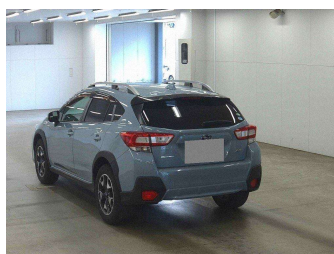

# 2018 Subaru Impreza XV 2.0I-L EYESIGHT

**Purchase Price** **POA**  
Includes GST, Registration & Licensing

Finance may be available on this vehicle. Ask one of our friendly staff for more information.

Gain peace of mind with Mechanical Breakdown Insurance. **Ask us how.**

**Top features**  
None Listed

Body Style  
-  
Odometer  
**115,000 km**

Engine  
**2000 cc**  
Fuel Type  
**Petrol**  
Transmission  
**Paddle Shift**