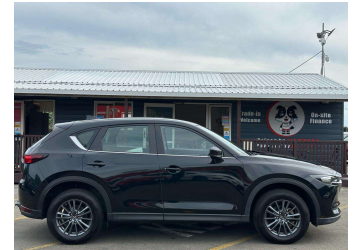

# 2021 Mazda CX-5 GLX PTR 2.0P/6AT NZ NEW

**Purchase Price** **\$25,980**

Includes GST  
Excludes on-road costs of \$695

Finance may be available on this vehicle. Ask one of our friendly staff for more information.

**Body Style**  
5 door, RV/SUV

**Odometer**  
104,500 km

**Engine**  
1998 cc, Internal Combustion

**Fuel Type**  
#91 Petrol

**Transmission**  
6-Speed Automatic, 2WD

**Wheels**  
17", Factory Alloys

**VIN**  
JM0KF2W7A00697686