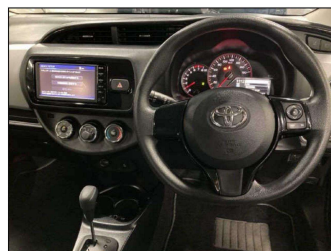

# 2015 Toyota Vitz 1.3F SMART STYLE

**Purchase Price** **POA**  
Includes GST, Registration & Licensing

Finance may be available on this vehicle. Ask one of our friendly staff for more information.

Gain peace of mind with Mechanical Breakdown Insurance. **Ask us how.**

**Top features**  
None Listed

Body Style

-

Odometer  
**22,679 km**

Engine  
**1300 cc**

Fuel Type  
**Petrol**

Transmission  
**CVT**

Wheels  
-