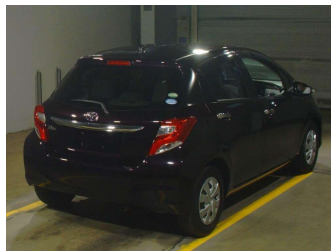

# 2015 Toyota Vitz 1.3F SMART STYLE

**Purchase Price** **POA**  
Includes GST, Registration & Licensing

Finance may be available on this vehicle. Ask one of our friendly staff for more information.

Gain peace of mind with Mechanical Breakdown Insurance. **Ask us how.**

**Top features**  
None Listed

Body Style

-

Odometer  
**22,679 km**

Engine  
**1300 cc**

Fuel Type  
**Petrol**

Transmission  
**CVT**

Wheels  
-