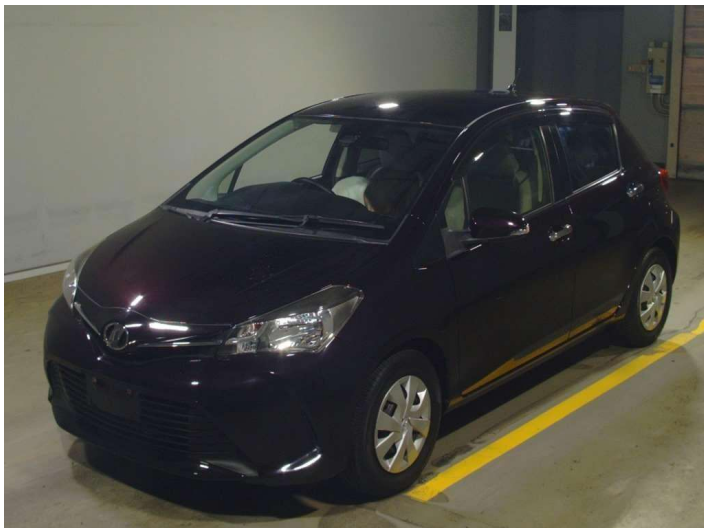

# 2015 Toyota Vitz 1.3F SMART STYLE

**Purchase Price** **POA**  
Includes GST, Registration & Licensing

Finance may be available on this vehicle. Ask one of our friendly staff for more information.

Gain peace of mind with Mechanical Breakdown Insurance. **Ask us how.**

**Top features**  
None Listed

Body Style

-

Odometer  
**22,679 km**

Engine  
**1300 cc**

Fuel Type  
**Petrol**

Transmission  
**CVT**

Wheels  
-