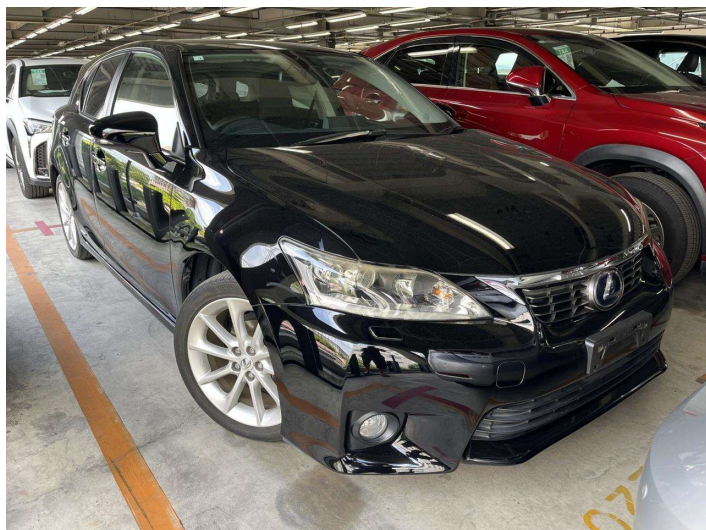

2012 Lexus CT CT200H VERSION C

Purchase Price **POA**
Includes GST, Registration & Licensing

Finance may be available on this vehicle. Ask one of our friendly staff for more information.

Gain peace of mind with Mechanical Breakdown Insurance. **Ask us how.**

Top features
None Listed

- Body Style
-
- Odometer
99,883 km
- Engine
1800 cc
- Fuel Type
Hybrid
- Transmission
Paddle Shift
- Wheels
-
- VIN
-
- Interior
-
- Safety
-

- Reg No.
-
- Ext Colour
Black
- History
Ex-Overseas
- Seats
-
- CO2 Emissions
-
- Energy Economy
-