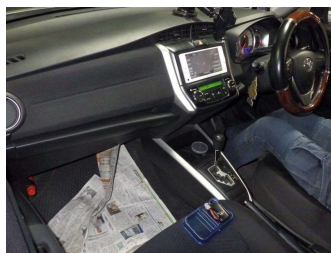

2014 TOYOTA COROLLA FIELDER ZRE162G

Purchase Price **POA**
Includes GST, Registration & Licensing

Finance may be available on this vehicle. Ask one of our friendly staff for more information.

Gain peace of mind with Mechanical Breakdown Insurance. **Ask us how.**

Top features
 None Listed

Body Style	-	Reg No.	-
Odometer	N/A	Ext Colour	SILVER (1F7)
Engine	N/A	History	-
Fuel Type	N/A	Seats	N/A
Transmission	N/A	CO2 Emissions	N/A
Wheels	N/A	Energy Economy	N/A
VIN	-		
Interior	-		
Safety	N/A		
		Stock ID: 24509	