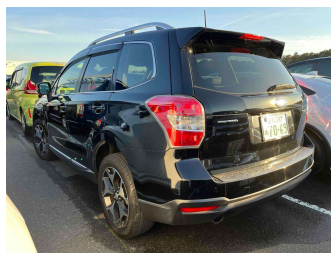

2014 Subaru Forester

Purchase Price **POA**
Includes GST, Registration & Licensing

Finance may be available on this vehicle. Ask one of our friendly staff for more information.

Gain peace of mind with Mechanical Breakdown Insurance. **Ask us how.**

Top features
None Listed

Body Style
-
Odometer
89,170 km
Engine
2000 cc
Fuel Type
Petrol
Transmission
CVT
Wheels
-
VIN
-
Interior
-
Safety
-

Reg No.
-
Ext Colour
Black
History
Ex-Overseas
Seats
-
CO2 Emissions
-
Energy Economy
-

Stock ID: 19749

AJ Motors East Tamaki | Phone 0800 566 789 | Email easttamaki@ajmotors.co.nz
53 Springs Road, East Tamaki, Auckland 2013, New Zealand
www.ajmotors.co.nz