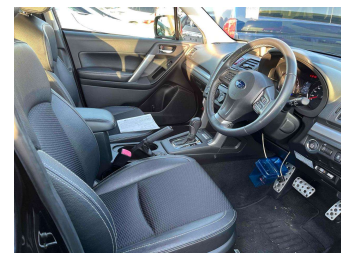

2014 Subaru Forester

Purchase Price **POA**
Includes GST, Registration & Licensing

Finance may be available on this vehicle. Ask one of our friendly staff for more information.

Gain peace of mind with Mechanical Breakdown Insurance. **Ask us how.**

Top features
None Listed

Body Style
-
Odometer
89,170 km
Engine
2000 cc
Fuel Type
Petrol
Transmission
CVT
Wheels
-
VIN
-
Interior
-
Safety
-

Reg No.
-
Ext Colour
Black
History
Ex-Overseas
Seats
-
CO2 Emissions
-
Energy Economy
-