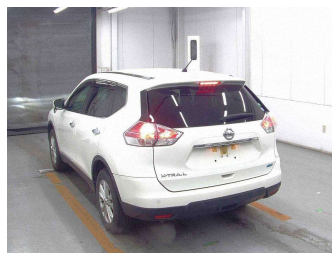

2016 Nissan X-Trail

Purchase Price **POA**
Includes GST, Registration & Licensing

Finance may be available on this vehicle. Ask one of our friendly staff for more information.

Gain peace of mind with Mechanical Breakdown Insurance. **Ask us how.**

Top features
None Listed

Body Style
-

Odometer
113,454 km

Engine
2000 cc

Fuel Type
Petrol

Transmission
CVT

Wheels
-

VIN
-