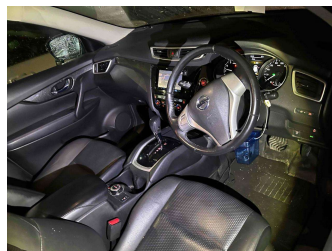

2016 Nissan X-Trail

Purchase Price **POA**
Includes GST, Registration & Licensing

Finance may be available on this vehicle. Ask one of our friendly staff for more information.

Gain peace of mind with Mechanical Breakdown Insurance. **Ask us how.**

Top features
None Listed

Body Style
-

Odometer
113,454 km

Engine
2000 cc

Fuel Type
Petrol

Transmission
CVT

Wheels
-

VIN
-

Interior
-

Safety
-

Reg No.
-

Ext Colour
Pearl

History
Ex-Overseas

Seats
-

CO2 Emissions
-

Energy Economy
-

Stock ID: 20723

AJ Motors East Tamaki | Phone 0800 566 789 | Email easttamaki@ajmotors.co.nz
53 Springs Road, East Tamaki, Auckland 2013, New Zealand
www.ajmotors.co.nz