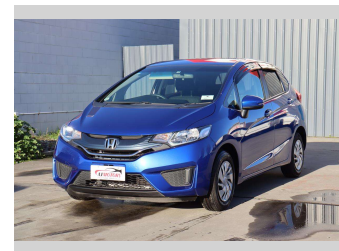

2015 Honda Fit 1.3L

Purchase Price **\$11,987**

Includes GST
Excludes on-road costs of \$695

Finance may be available on this vehicle. Ask one of our friendly staff for more information.

Gain peace of mind with Mechanical Breakdown Insurance. **Ask us how.**

Body Style
5 door, Hatchback

Odometer
37,800 km

Engine
1300 cc, Internal Combustion

Fuel Type
Petrol

Transmission
CVT, Front Wheel

Wheels
14", Hubcap

VIN
7AT08G2YX24204658

Interior
Black, Plastic