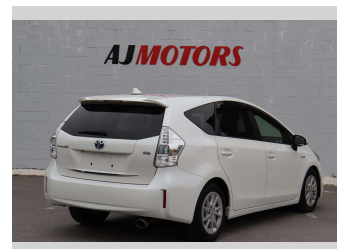

# 2013 Toyota Prius Alpha | Hybrid | 7 Seats

**Purchase Price** **\$13,980**

Includes GST  
Excludes on-road costs of \$695

Finance may be available on this vehicle. Ask one of our friendly staff for more information.

Body Style  
**4 door, Station Wagon**

Odometer  
**116,000 km**

Engine  
**1800 cc, Hybrid**

Fuel Type  
**Hybrid**

Transmission  
**Automatic, 2WD**

Wheels  
**16", Factory Alloys**

VIN  
**7AT0H637X24059076**