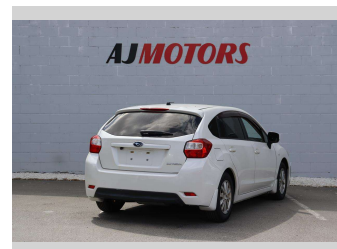

# 2013 Subaru Impreza 1.6L

**Purchase Price** **\$10,980**

Includes GST  
Excludes on-road costs of \$695

Finance may be available on this vehicle. Ask one of our friendly staff for more information.

Gain peace of mind with Mechanical Breakdown Insurance. **Ask us how.**

Body Style  
**4 door, Hatchback**

Odometer  
**90,800 km**

Engine  
**1600 cc, Internal Combustion**

Fuel Type  
**Petrol**

Transmission  
**Automatic**

Wheels  
**15", Factory Alloys**

VIN  
**7AT0GF09X24017444**