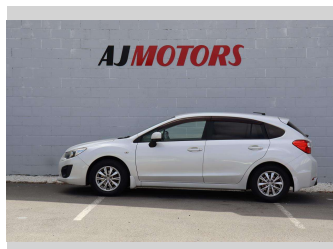

# 2013 Subaru Impreza 1.6L

**Purchase Price** **\$10,980**

Includes GST  
Excludes on-road costs of \$695

Finance may be available on this vehicle. Ask one of our friendly staff for more information.

Gain peace of mind with Mechanical Breakdown Insurance. **Ask us how.**

Body Style  
**4 door, Hatchback**

Odometer  
**90,800 km**

Engine  
**1600 cc, Internal Combustion**

Fuel Type  
**Petrol**

Transmission  
**Automatic**

Wheels  
**15", Factory Alloys**

VIN  
**7AT0GF09X24017444**