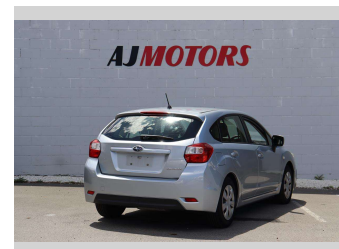

# 2014 Subaru Impreza 1.6L

**Purchase Price** **\$10,980**

Includes GST  
Excludes on-road costs of \$295

Finance may be available on this vehicle. Ask one of our friendly staff for more information.

Gain peace of mind with Mechanical Breakdown Insurance. **Ask us how.**

Odometer  
**78,700 km**

Engine  
**1600 cc, Internal Combustion**

Fuel Type  
**Petrol**

Transmission  
**Automatic, 2WD**

Wheels  
**15", Hubcap**

VIN  
**7AT0GF09X17023667**

Interior  
**Black**

Safety