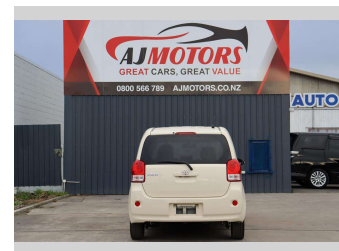

2012 Toyota Porte Creamy white

Purchase Price **\$6,980**

Includes GST
Excludes on-road costs of \$695

Finance may be available on this vehicle. Ask one of our friendly staff for more information.

Gain peace of mind with Mechanical Breakdown Insurance. **Ask us how.**