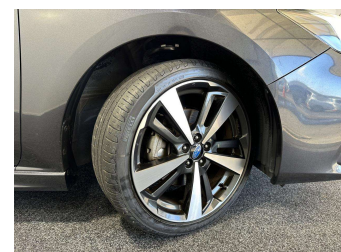

2017 Subaru Impreza G4 2.0i

Purchase Price **POA**
Includes GST, Registration & Licensing

Finance may be available on this vehicle. Ask one of our friendly staff for more information.

Gain peace of mind with Mechanical Breakdown Insurance. **Ask us how.**

Body Style
5 door, Saloon

Odometer
127,783 km

Engine
1995 cc, Internal Combustion

Fuel Type
Petrol

Transmission
Automatic

Wheels
-

VIN
7AT0GF09X24003475

Interior
Black and grey