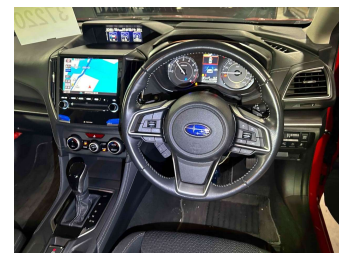

2018 Subaru Impreza SPORT 2.0I-L EYESIGHT

Purchase Price **POA**
Includes GST, Registration & Licensing

Finance may be available on this vehicle. Ask one of our friendly staff for more information.

Gain peace of mind with Mechanical Breakdown Insurance. **Ask us how.**

Top features
None Listed

Body Style

-

Odometer

44,000 km

Engine

2000 cc

Fuel Type