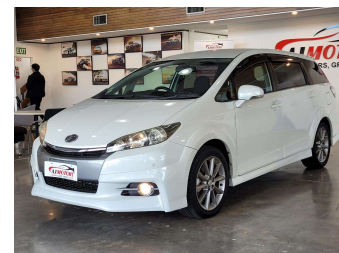

2012 Toyota Wish 2.0Z

Purchase Price **POA**
Includes GST, Registration & Licensing

Finance may be available on this vehicle. Ask one of our friendly staff for more information.

Gain peace of mind with Mechanical Breakdown Insurance. **Ask us how.**

Body Style
5 door, Station Wagon

Odometer
94,597 km

Engine
2000 cc, Internal Combustion

Fuel Type
Petrol

Transmission
Automatic, Front Wheel

Wheels
17", Factory Alloys

VIN
7AT0H64BX24006335

Interior
black and orange, Plastic

Safety

Based on 2023 VSRR rating

Reg No.
-

Ext Colour
Pearl

History
Ex-Overseas

Seats
6 seats, Fabric

CO2 Emissions
★★★★☆
181 grams/km

Energy Economy
★★★★☆☆
Annual fuel cost of \$3,020
7.7L per 100km