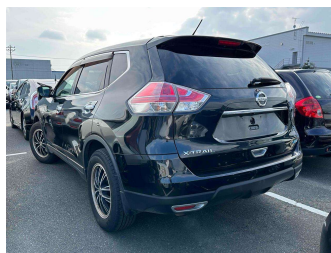

2014 Nissan X-Trail 20X 4WD

Purchase Price **POA**
Includes GST, Registration & Licensing

Finance may be available on this vehicle. Ask one of our friendly staff for more information.

Gain peace of mind with Mechanical Breakdown Insurance. **Ask us how.**

Top features

None Listed

Body Style

-

Reg No.

-

Odometer

128,106 km

Ext Colour

Black

Engine

2000 cc

History

Ex-Overseas

Fuel Type

Petrol

Seats

-

Transmission

CVT

CO2 Emissions

★★★★☆

Wheels

-

169 grams/km

VIN

-

Energy Economy

★★★☆☆

Interior

-

**Annual fuel cost of $2,820
7.2L per 100km**

Safety

Based on 2023 UCSR rating for 14-21 models

Cost per year is an estimate based on petrol price of $2.80 per litre and an average distance of 14000 km. Emissions and Energy Economy figures standardised to 3P WLTP.

Stock ID: 19575

AJ Motors East Tamaki | Phone 0800 566 789 | Email easttamaki@ajmotors.co.nz
53 Springs Road, East Tamaki, Auckland 2013, New Zealand
www.ajmotors.co.nz