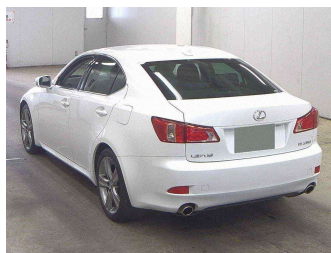

2012 Lexus IS

Purchase Price **POA**
Includes GST, Registration & Licensing

Finance may be available on this vehicle. Ask one of our friendly staff for more information.

Gain peace of mind with Mechanical Breakdown Insurance. **Ask us how.**

Top features
None Listed

Body Style

-

Odometer
61,040 km

Engine
2500 cc

Fuel Type
Petrol

Transmission
CVT

Wheels
-