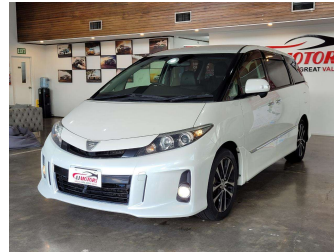

2015 Toyota Estima Aeras G-Package 7 Seater

Purchase Price **\$19,980**

Includes GST
Excludes on-road costs of \$695

Finance may be available on this vehicle. Ask one of our friendly staff for more information.

Body Style
5 door, Station Wagon

Odometer
94,466 km

Engine
2362 cc, Internal Combustion

Fuel Type
Petrol

Transmission
Automatic, Front Wheel

Wheels
18", Factory Alloys

VIN
7AT0H61YX24189904

Interior
Black, Plastic

Safety

Based on 2023 UCSR rating for 06-19 models

Reg No.
-

Ext Colour
White

History
Ex-Overseas

Seats
5 seats, leather & fabric

CO2 Emissions
★ ★ ★ ☆ ☆ ☆
222 grams/km

Energy Economy
★ ☆ ☆ ☆ ☆ ☆
Annual fuel cost of \$3,760
9.6L per 100km