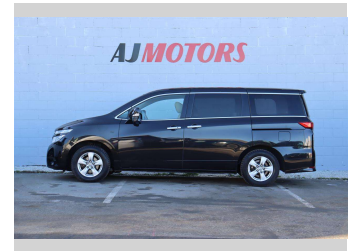

# 2015 Nissan Elgrand 250 HIGHWAY STAR 7SEATER

**Purchase Price** **\$15,980**  
Includes GST  
 Excludes on-road costs of \$695

Finance may be available on this vehicle. Ask one of our friendly staff for more information.

Body Style  
**4 door, MPV**

Odometer  
**98,300 km**

Engine  
**2500 cc, Internal Combustion**

Fuel Type  
**Petrol**

Transmission  
**CVT, 2WD**

Wheels  
**16", Factory Alloys**

VIN  
**7AT0DH6MX24081162**