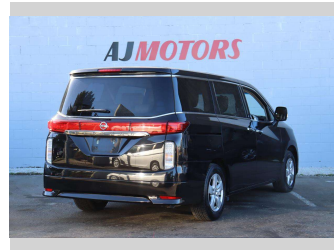

# 2015 Nissan Elgrand 250 HIGHWAY STAR 7SEATER

**Purchase Price** **\$15,980**  
Includes GST  
 Excludes on-road costs of \$695

Finance may be available on this vehicle. Ask one of our friendly staff for more information.

Body Style  
**4 door, MPV**

Odometer  
**98,300 km**

Engine  
**2500 cc, Internal Combustion**

Fuel Type  
**Petrol**

Transmission  
**CVT, 2WD**

Wheels  
**16", Factory Alloys**

VIN  
**7AT0DH6MX24081162**