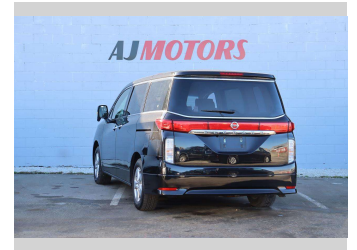

# 2015 Nissan Elgrand 250 HIGHWAY STAR 7SEATER

**Purchase Price** **\$15,980**  
Includes GST  
 Excludes on-road costs of \$695

Finance may be available on this vehicle. Ask one of our friendly staff for more information.

Body Style  
**4 door, MPV**

Odometer  
**98,300 km**

Engine  
**2500 cc, Internal Combustion**

Fuel Type  
**Petrol**

Transmission  
**CVT, 2WD**

Wheels  
**16", Factory Alloys**

VIN  
**7AT0DH6MX24081162**