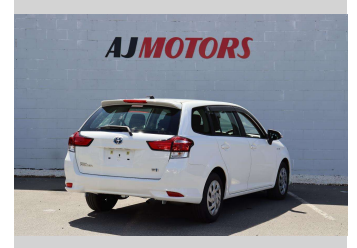

# 2019 Toyota Corolla Fielder Hybrid

**Purchase Price** **\$16,980**

Includes GST  
Excludes on-road costs of \$695

Finance may be available on this vehicle. Ask one of our friendly staff for more information.

Body Style  
**4 door, Hatchback**

Odometer  
**99,300 km**

Engine  
**1500 cc, Hybrid**

Fuel Type  
**Hybrid**

Transmission  
**Automatic, 2WD**

Wheels  
**15"**

VIN  
**7AT0H607X24219234**

Interior  
**Black, Plastic**