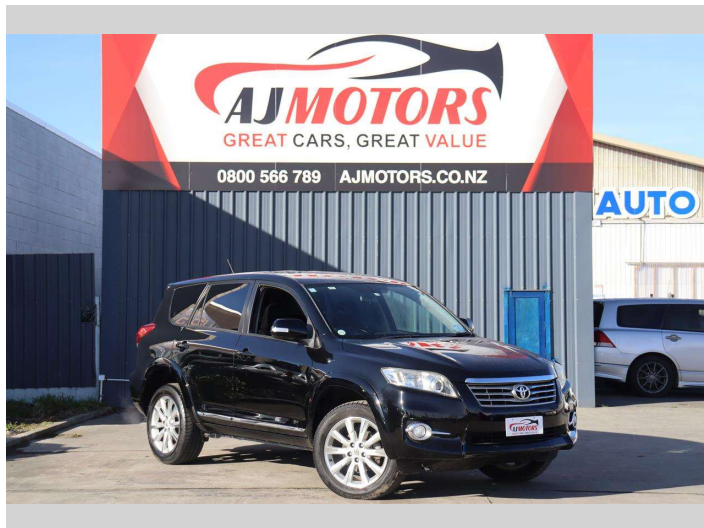

# 2011 Toyota Vanguard

**Purchase Price** **\$14,980**

Includes GST  
Excludes on-road costs of \$695

Finance may be available on this vehicle. Ask one of our friendly staff for more information.

Gain peace of mind with Mechanical Breakdown Insurance. **Ask us how.**

Body Style  
**4 door, RV/SUV**

Odometer  
**104,600 km**

Engine  
**2400 cc, Internal Combustion**

Fuel Type  
**Petrol**

Transmission  
**Automatic**

Wheels  
**18", Factory Alloys**

VIN  
**7AT0H65BX24192979**