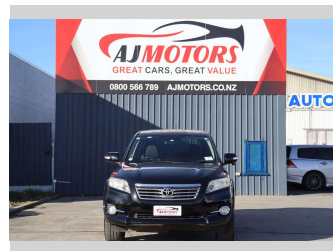

# 2011 Toyota Vanguard

**Purchase Price** **\$14,980**

Includes GST  
Excludes on-road costs of \$695

Finance may be available on this vehicle. Ask one of our friendly staff for more information.

Gain peace of mind with Mechanical Breakdown Insurance. **Ask us how.**

Body Style  
**4 door, RV/SUV**

Odometer  
**104,600 km**

Engine  
**2400 cc, Internal Combustion**

Fuel Type  
**Petrol**

Transmission  
**Automatic**

Wheels  
**18", Factory Alloys**

VIN  
**7AT0H65BX24192979**