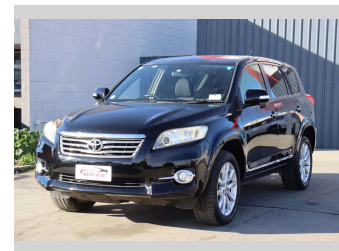

# 2011 Toyota Vanguard

**Purchase Price** **\$14,980**

Includes GST  
Excludes on-road costs of \$695

Finance may be available on this vehicle. Ask one of our friendly staff for more information.

Gain peace of mind with Mechanical Breakdown Insurance. **Ask us how.**

Body Style  
**4 door, RV/SUV**

Odometer  
**104,600 km**

Engine  
**2400 cc, Internal Combustion**

Fuel Type  
**Petrol**

Transmission  
**Automatic**

Wheels  
**18", Factory Alloys**

VIN  
**7AT0H65BX24192979**