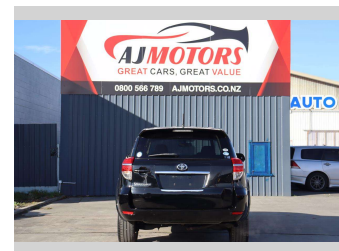

# 2011 Toyota Vanguard

**Purchase Price** **\$14,980**

Includes GST  
Excludes on-road costs of \$695

Finance may be available on this vehicle. Ask one of our friendly staff for more information.

Gain peace of mind with Mechanical Breakdown Insurance. **Ask us how.**

Body Style  
**4 door, RV/SUV**

Odometer  
**104,600 km**

Engine  
**2400 cc, Internal Combustion**

Fuel Type  
**Petrol**

Transmission  
**Automatic**

Wheels  
**18", Factory Alloys**

VIN  
**7AT0H65BX24192979**